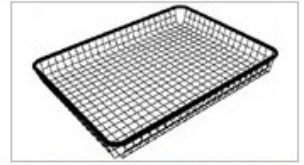

Carry Bars - Rhino-Rack Sportz

Mudspats - front

Mudspats - rear

Roof Rails Silver

Rhino-Rack Awning Extension

Rhino-Rack Roof mount cargo basket - large

Rhino-Rack Roof Luggage Boxes - 400L Silver

Rhino-Rack Roof Luggage Boxes - 440L Black

Rhino-Rack Roof Luggage Boxes - 440L Silver

Rhino-Rack Roof Luggage Boxes - 550L Silver

Rhino-Rack Roof Top Discovery Bike Carrier (LH)

Rhino-Rack-Roof Top Discovery Bike Carrier (RH)

Rhino-Rack - Roof Top Mountain Bike Carrier

Rhino-Rack Steel Mesh Luggage Carrier - Medium

Rhino-Rack - Ski & Fishing Rod Carrier - (2pr)

Rhino-Rack - Ski & Snowboard Carriers - (6pr)

Rhino-Rack Sunseeker II Awning

Rhino-Rack S400 kayak / canoe carrier