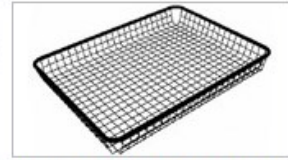

Rear Bumper Protector

Rhino-Rack Nautic Series kayak Holder - Side Loading

Rhino-Rack Roof Luggage Boxes - 400L Silver

Rhino-Rack Roof Luggage Boxes - 440L Black

Rhino-Rack Roof Luggage Boxes - 440L Silver

Rhino-Rack Roof Luggage Boxes - 550L Silver

Rhino-Rack Roof mount cargo basket - large

Rhino-Rack - Roof Top Mountain Bike Carrier

Rhino-Rack-Roof Top Discovery Bike Carrier (RH)

Rhino-Rack Roof Top Discovery Bike Carrier (LH)

Rhino-Rack S400 kayak / canoe carrier

Rhino-Rack - Ski & Fishing Rod Carrier - (2pr)

Rhino-Rack - Ski & Snowboard Carriers - (6pr)

Rhino-Rack Steel Mesh Luggage Carrier - Medium

Road Gear - Universal luggage mat (1410x1090mm)