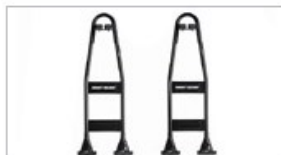

Carry bars

Headlamp guards

Mudspats - front

Rear step

Rear ladder kit - medium/high roof

Rhino-Rack heavy duty carry bars - 2bars

Rhino-Rack heavy duty carry bars - 3bars

Rhino-Rack heavy duty carry bars - 4bars

Weathershield - DH

Weathershield - LH

350 LWB Van High Roof

Headlamp guards

Mudspats - front

Rear step

Rear ladder kit - medium/high roof

Rhino-Rack Mont Blanc carry bar - 2 bars